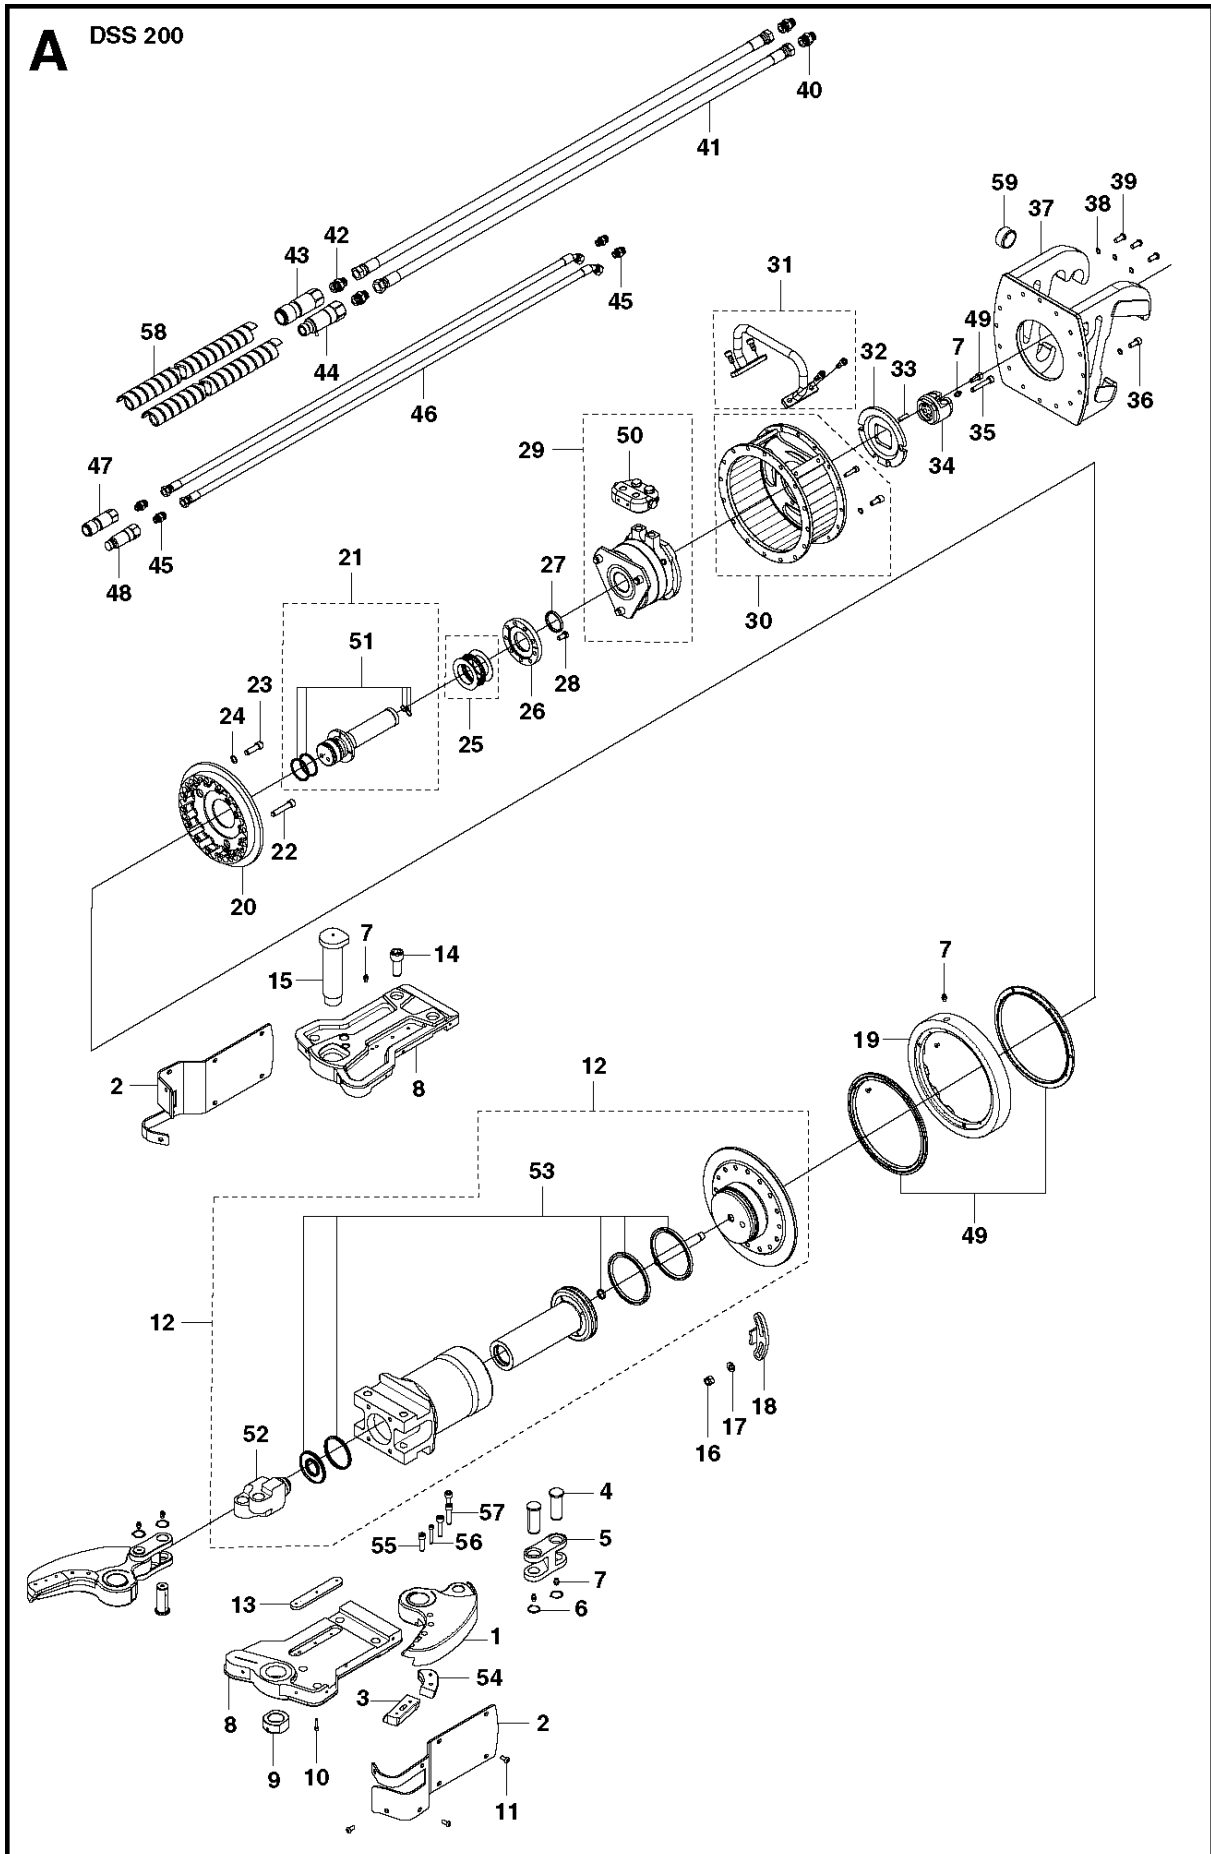

# SPARE PARTS LIST

ACCESSORIES AND TOOLS

DSS200

Ref	Part No	Description	Remark	QTY	KIT
1	587 01 93-01	BLADE		2	
2	586 41 70-01	COVER PLATE		2	
3	587 01 94-01	CUTTING BLADE		2	
4	586 41 72-01	SHAFT		4	
5	586 41 92-01	LINK		2	
6	586 48 28-01	CIRCLIP		4	
7	579 00 98-01	LUBRICATION NIPPLE		12	
8	586 42 10-01	SUPPORT PLATE		2	
9	586 42 11-01	NUT		1	
10	586 47 88-01	SCREW IHSCM		6	
11	586 47 89-01	SCREW		16	
12	582 86 34-01	HYDRAULIC KIT		1	
13	586 42 14-01	PLATE		2	
14	586 47 90-01	SCREW IHSCM		4	
15	586 42 16-01	SHAFT		1	
16	586 42 98-01	LOCK NUT		2	
17	586 47 91-01	WASHER		2	
18	586 42 37-01	FIXING PLATE		1	
19	586 47 47-01	FLANGE		1	
20	586 42 39-01	FLANGE		1	
21	586 42 82-01	SWIVEL		1	
22	587 43 72-01	SCREW		2	
23	586 47 93-01	SCREW IHSCM		14	
24	586 47 94-01	WASHER		16	
25	586 42 88-01	NEEDLE BEARING		1	
26	586 42 41-01	HOLDER		1	
27	586 42 43-01	SEALING		1	
28	587 43 73-01	SCREW		9	
29	586 42 45-01	HYDRAULIC MOTOR		1	
30	586 42 93-01	COVER		1	
31	586 44 79-01	PROTECTOR BAR		1	
32	586 42 49-01	FIXING PLATE		1	
33	587 43 74-01	PIN		2	
34	586 42 51-01	HEAD		1	
35	586 47 98-01	SCREW IHSCM		1	
36	586 47 97-01	SCREW IHSCM		14	
37	586 41 67-01	ADAPTER	Only for DXR 140	1	
37	586 41 66-01	ADAPTER		1	
38	586 47 99-01	WASHER		16	
39	586 48 00-01	SCREW		3	
40	574 24 60-01	ADAPTER		2	
41	585 48 33-08	HOSE ASSY		2	
42	574 24 61-01	ADAPTER		2	
43	510 26 81-01	QUICK COUPLING		1	
44	510 26 80-01	QUICK COUPLING		1	
45	510 24 58-01	ADAPTER		4	
46	585 50 13-05	HOSE ASSY		2	
47	576 37 34-01	QUICK COUPLING		1	
48	576 37 32-01	QUICK COUPLING		1	
49	586 42 78-01	BEARING KIT		1	
50	586 44 48-01	VALVE ASSY		1	29
51	586 47 44-01	SEAL KIT		1	21
52	586 44 47-01	CYLINDER HEAD		1	12
53	582 86 16-01	SEAL KIT		1	12
54	587 01 95-01	CUTTING BLADE		2	
55	587 02 14-01	SCREW IHSCM		2	
56	587 02 12-01	SCREW IHSCM		2	
57	587 02 11-01	SCREW IHSCM		6	
58	587 02 15-01	PROTECTION		2	
59	586 96 17-01	SLEEVE		4	